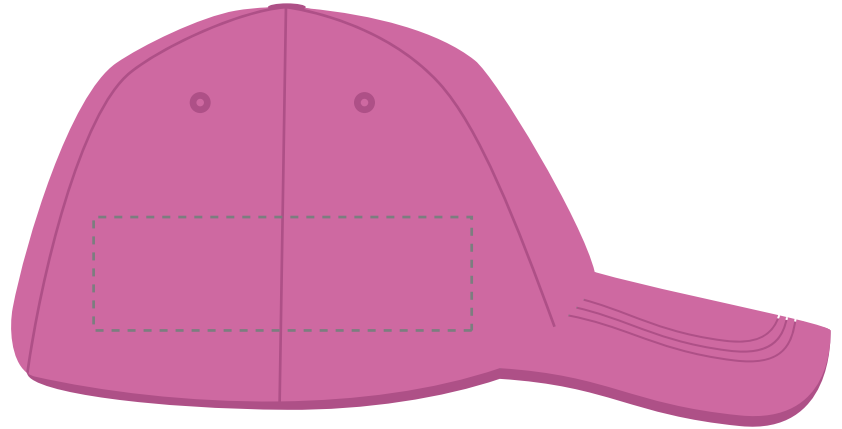

The dashed line is to demonstrate print area and will not appear on your printed item

**PANTONE REFERENCE(S)**

 Full colour printing

ARTWORK SCALE 50%

ARTWORK SCALE 100%  
 Max print area 100mm x 30mm  
 Actual logo size: