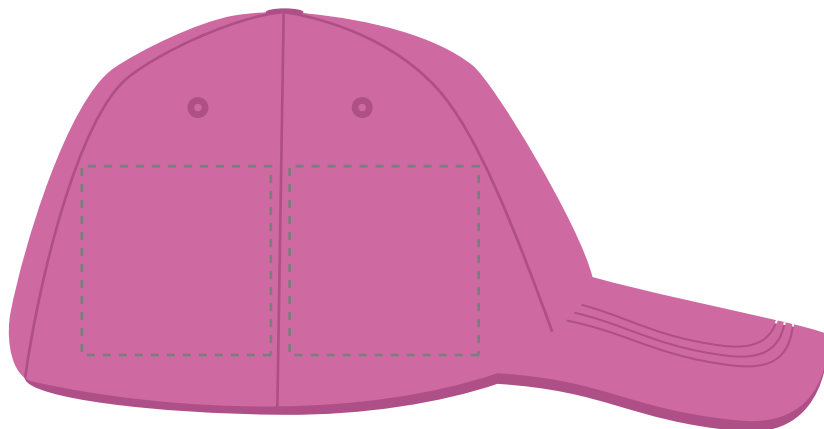

The dashed line is to demonstrate print area and will not appear on your printed item

**PANTONE REFERENCE(S)**

 Full colour printing

ARTWORK SCALE 50%

ARTWORK SCALE 100%  
Max print area 50mm x 50mm  
Actual logo size: