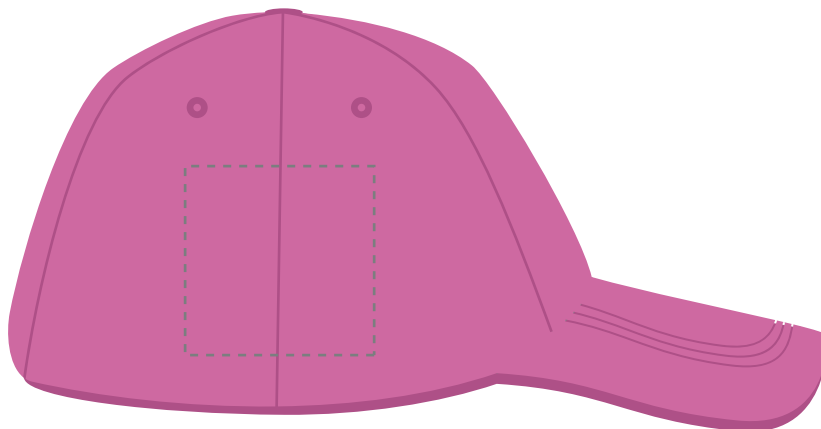

Your Ref:	Quantity:	Product Code: CF2002
Our Ref:	Version: 1	Product Colour: PINK

**PRINTING CONCERNS: PRINT MAY DISCOLOUR**

**PRODUCT INFO: DUE TO THE NATURE OF THE PRODUCT THE PRINT POSITION MAY VARY BY 10 - 20 MM**

The dashed line is to demonstrate print area and will not appear on your printed item

**PANTONE REFERENCE(S)**

 Full colour printing

ARTWORK SCALE 50%

ARTWORK SCALE 100%  
Max print area 50mm x 50mm  
Actual logo size: