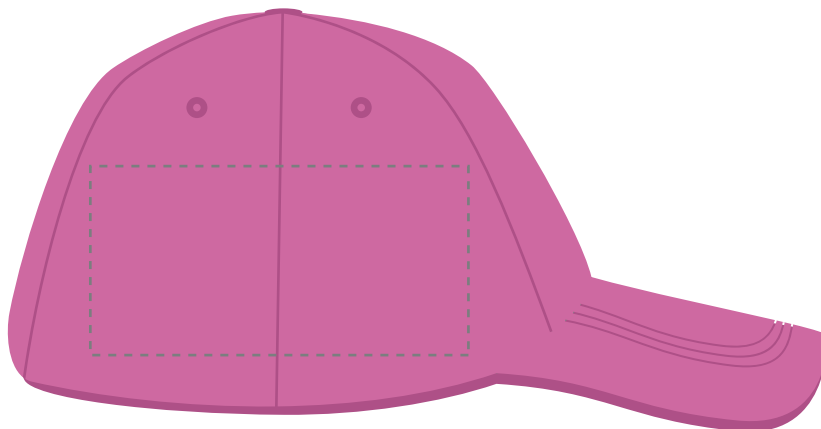

**PANTONE REFERENCE(S)**

The dashed line is to demonstrate print area and will not appear on your printed item

 Full colour printing

ARTWORK SCALE 50%

ARTWORK SCALE 100%  
 Max print area 100mm x 50mm  
 Actual logo size: